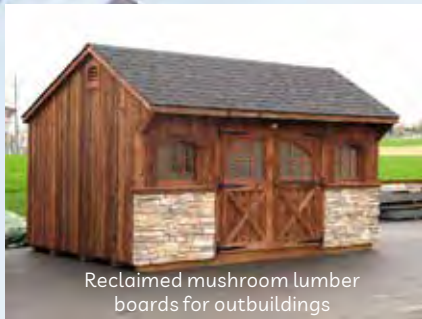

Refreshments:
**Chick-fil-A lunch
after 10:30AM**

\$10 Gift Card:
**Free with \$100
purchase**

Valid on Tour Days Only
**10% off all pallet art
and shelves.**

DOOR PRIZE!

Moose Birdfeeder

Reclaimed mushroom lumber boards for outbuildings

Reclaimed mushroom lumber boards for outbuildings

Reclaimed mushroom lumber boards for rec rooms

Reclaimed mushroom lumber for pedestals

Brookside Woodworks

Brookside is a family-owned business using reclaimed mushroom lumber to build a unique and appealing line of birdhouses and crafts. They also do cleaning and resale on the reclaimed wood which is used for interior rooms, taxidermy, mantels & much more. Brookside's showroom is open daily. Feel free to call with questions, or for price lists prior to the tour.