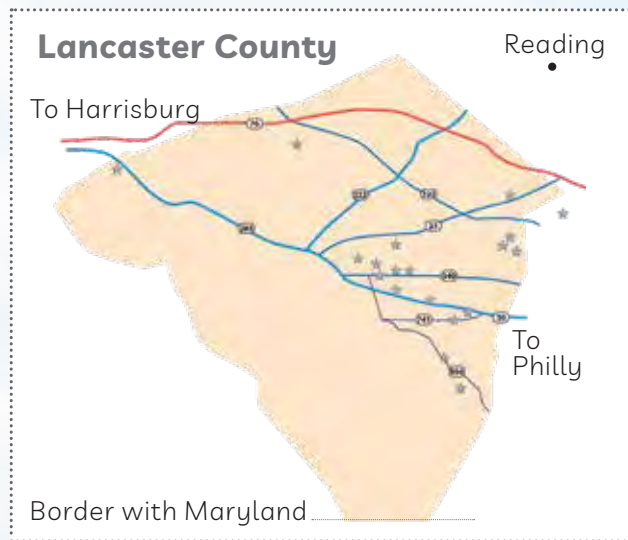

Greetings from Lancaster County!

Come out and meet our fellow craftsmen friends! *This cooperative partnership came together to help our customers find other locally handcrafted items such as wholesale furniture, gifts, framed art, candles, and toys. As friends, we frequently recommend each other because our customer service and business philosophies are similar, and we believe in each other's products. We look forward to meeting you!*

What is this tour?

- For two days in late August, you can visit our shops and **get to know our friends & their products.**
- Enjoy **food & drinks** at each location.
- Look for **special offers** at some shops.
- Collect up to **$190 in gas cards.***
  A $10 card is available at each location you visit (see each member's page in this booklet for purchase requirement.)

*Must provide proof of business ownership (business card or tax ID#).