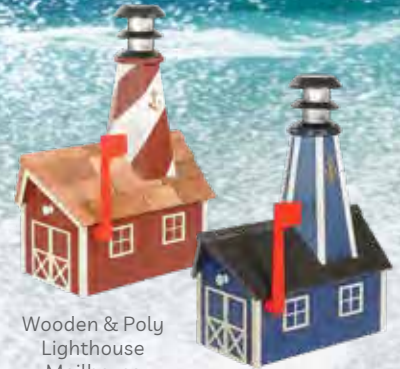

Wooden & Poly Lighthouse Mailboxes