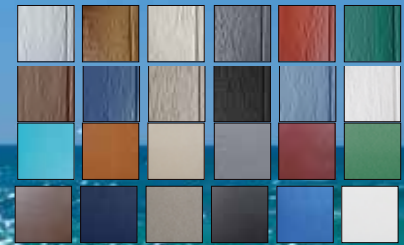

DOOR PRIZE!

Poly Garden Bench

BENEFITS OF POLY LUMBER:

Poly lumber is environmentally friendly and made from recycled material. It does not splinter, crack or fade, and never needs painting.

MANY COLOR OPTIONS AVAILABLE!

Ornamental Lighthouses