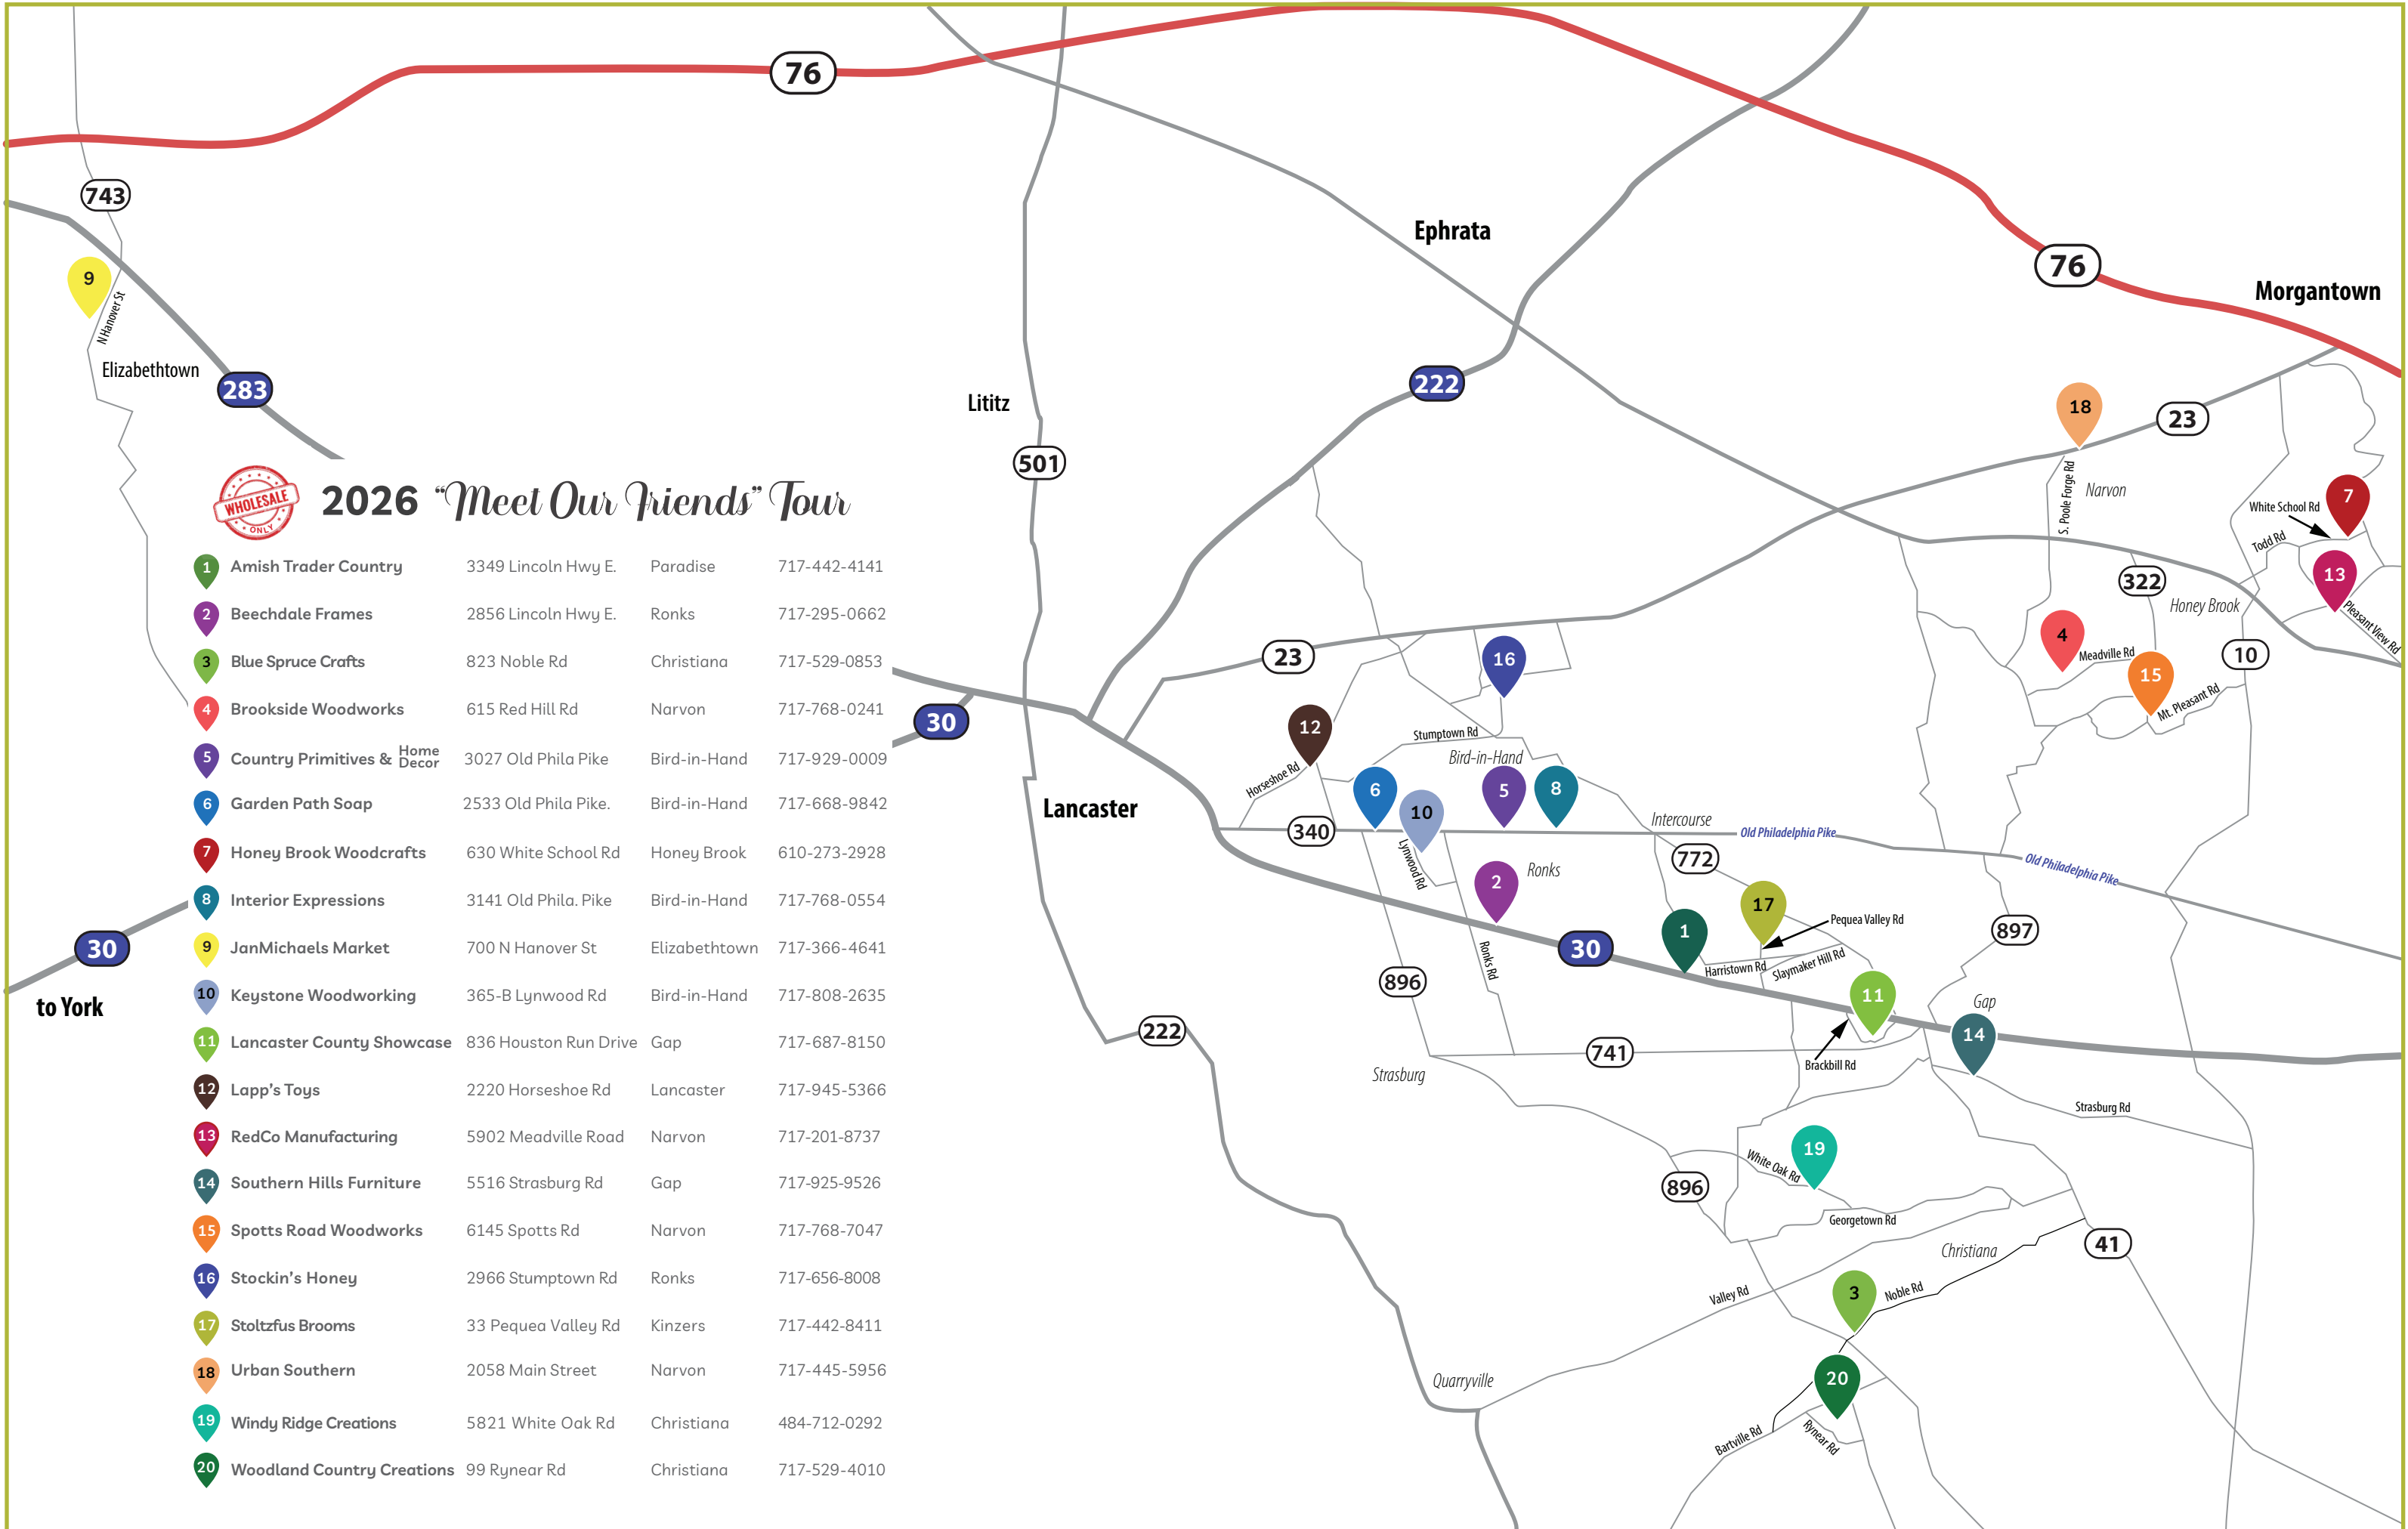

2026 "Meet Our Friends" Tour

1	Amish Trader Country	3349 Lincoln Hwy E.	Paradise	717-442-4141
2	Beechdale Frames	2856 Lincoln Hwy E.	Ronks	717-295-0662
3	Blue Spruce Crafts	823 Noble Rd	Christiana	717-529-0853
4	Brookside Woodworks	615 Red Hill Rd	Narvon	717-768-0241
5	Country Primitives & Home Decor	3027 Old Phila Pike	Bird-in-Hand	717-929-0009
6	Garden Path Soap	2533 Old Phila Pike.	Bird-in-Hand	717-668-9842
7	Honey Brook Woodcrafts	630 White School Rd	Honey Brook	610-273-2928
8	Interior Expressions	3141 Old Phila. Pike	Bird-in-Hand	717-768-0554
9	JanMichaels Market	700 N Hanover St	Elizabethtown	717-366-4641
10	Keystone Woodworking	365-B Lynwood Rd	Bird-in-Hand	717-808-2635
11	Lancaster County Showcase	836 Houston Run Drive	Gap	717-687-8150
12	Lapp's Toys	2220 Horseshoe Rd	Lancaster	717-945-5366
13	RedCo Manufacturing	5902 Meadville Road	Narvon	717-201-8737
14	Southern Hills Furniture	5516 Strasburg Rd	Gap	717-925-9526
15	Spotts Road Woodworks	6145 Spotts Rd	Narvon	717-768-7047
16	Stockin's Honey	2966 Stumptown Rd	Ronks	717-656-8008
17	Stoltzfus Brooms	33 Pequea Valley Rd	Kinzers	717-442-8411
18	Urban Southern	2058 Main Street	Narvon	717-445-5956
19	Windy Ridge Creations	5821 White Oak Rd	Christiana	484-712-0292
20	Woodland Country Creations	99 Ryneard Rd	Christiana	717-529-4010

to York