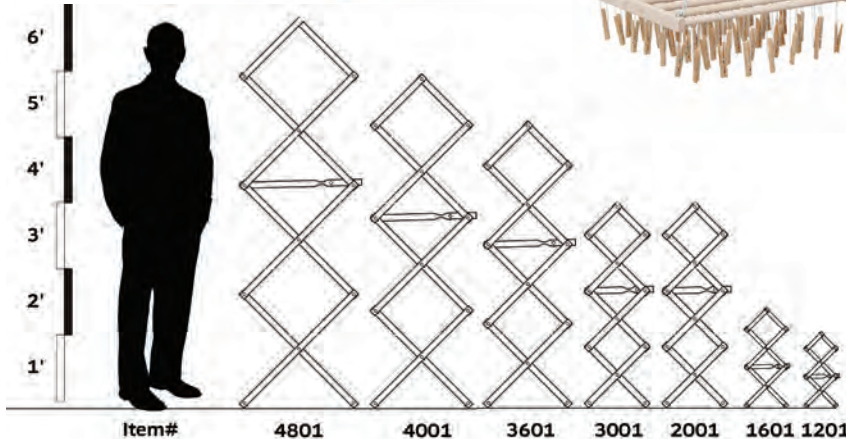

Valid on Tour Days Only,
5% off orders paid during tour dates

8-Arm Wall Rack

Clothespin Hanger
Wooden or poly clothespins available.

Wall Hanging
Clothes Racks

16-Arm Floor Rack

DOOR PRIZE!

4' Bookcase

Southern Hills Rustic Furniture • 5516 Strasburg Rd, Gap, PA 17527 • Phone: 717.925.9526
SouthernHills.Furniture@yahoo.com • <https://reallancastercounty.com/southern-hills-rustic-furniture/>