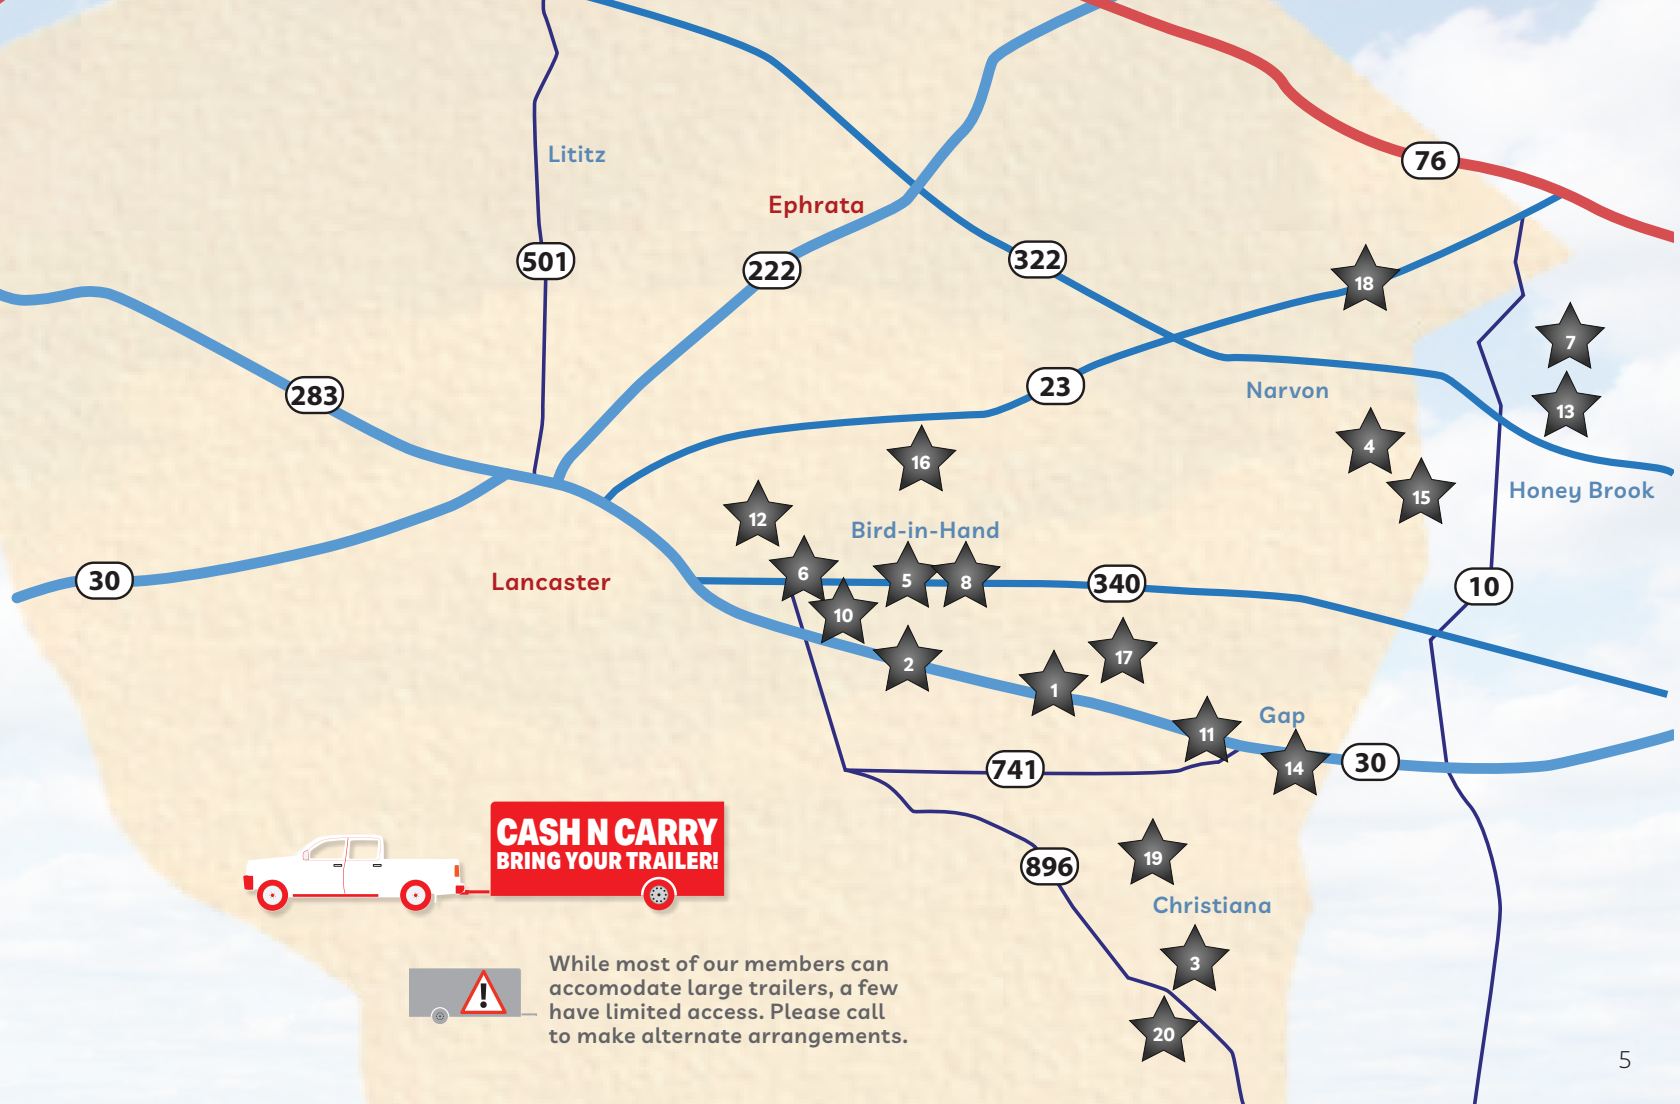

OUR MEMBERS

1	Amish Trader Country	3349 Lincoln Hwy E.	Paradise	17562	717-442-4141
2	Beechdale Frames	2856 Lincoln Hwy E.	Ronks	17572	717-295-0662
3	Blue Spruce Crafts	823 Noble Rd	Christiana	17509	717-286-7181
4	Brookside Woodworks	615 Red Hill Rd	Narvon	17555	717-768-0241
5	Country Primitives & Home Decor	3027 Old Phila. Pike	Bird-in-Hand	17505	717-929-0009
6	Garden Path Soap	2533 Old Phila. Pike	Bird-in-Hand	17505	717-668-9842
7	Honey Brook Woodcrafts	630 White School Rd	Honey Brook	19344	610-273-2928
8	Interior Expressions	3141 Old Phila. Pike	Bird-in-Hand	17505	717-768-0554
9	JanMichaels Market	700 N. Hanover St	Elizabethtown	17022	717-366-4641
10	Keystone Woodworking	365-B Lynwood Rd	Bird-in-Hand	17505	717-808-2635
11	Lancaster County Showcase	836 Houston Run Drive	Gap	17527	717-687-8150
12	Lapp's Toys	2220 Horseshoe Rd	Lancaster	17601	717-945-5366
13	Redco Mfg. (Red Hill Woodworks)	610 Pleasant View Rd	Honey Brook	19344	717-201-8737
14	Southern Hills Rustic Furniture	5516 Strasburg Rd	Gap	17527	717-925-9526
15	Spott's Road Woodworks	6145 Spotts Rd	Narvon	17555	717-768-7047
16	Stockin's Honey	2966 Stumptown Rd	Ronks	17572	717-656-8008
17	Stoltzfus Brooms & Carpets	33 Pequea Valley Rd	Kinzers	17535	717-442-8411
18	Urban Southern	2058 Main Street	Narvon	17555	717-445-5956
19	Windy Ridge Creations	5821 White Oak Rd	Christiana	17509	484-712-0292
20	Woodland Country Creations	99 Ryneard Rd	Christiana	17509	717-529-4010

76

Elizabethtown

Google Map
for the Tour

CASH N CARRY
BRING YOUR TRAILER!

While most of our members can accomodate large trailers, a few have limited access. Please call to make alternate arrangements.