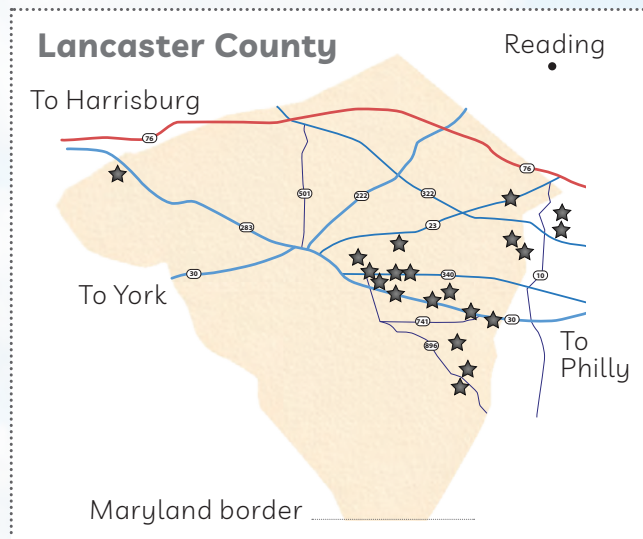

Greetings from Lancaster County!

Come out and meet our fellow craftsmen friends! *This cooperative partnership came together to help our customers find other locally handcrafted items such as wholesale furniture, gifts, framed art, candles, and toys. As friends, we frequently recommend each other because our customer service and business philosophies are similar, and we believe in each other's products. We look forward to meeting you!*

What is this tour?

- For two days in late August, you can visit our shops and **get to know our friends & their products.**
- Enjoy **food & drinks** at each location.
- Look for **special offers** at some shops.
- Collect up to **$200 in gas gift cards.***
  A $10 card is available at each location you visit (see each member's page in this booklet for purchase requirement.)

*Must provide proof of business ownership (business card or tax ID#).