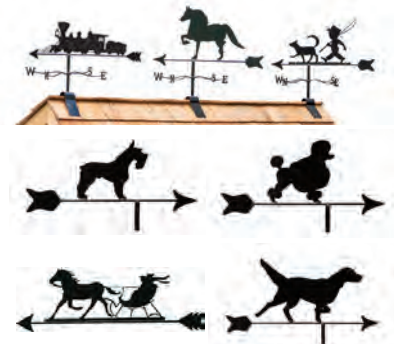

Brookside Woodworks

Brookside is a family-owned business using reclaimed mushroom lumber to build a unique and appealing line of birdhouses and crafts. They also do cleaning and resale on the reclaimed wood which is used for interior rooms, taxidermy, mantels & much more. Brookside's showroom is open daily. Feel free to call with questions, or for price lists prior to the tour.

- Weather Vanes
- Metal Silhouettes
- Rustic Crafts
- Birdhouses & Feeders
- Reclaimed Mushroom Lumber

Refreshments:
Sodas & Snacks

$10 Gas Gift Card:
Free with $100 purchase

Valid on Tour Days Only
5% off purchases over $500.