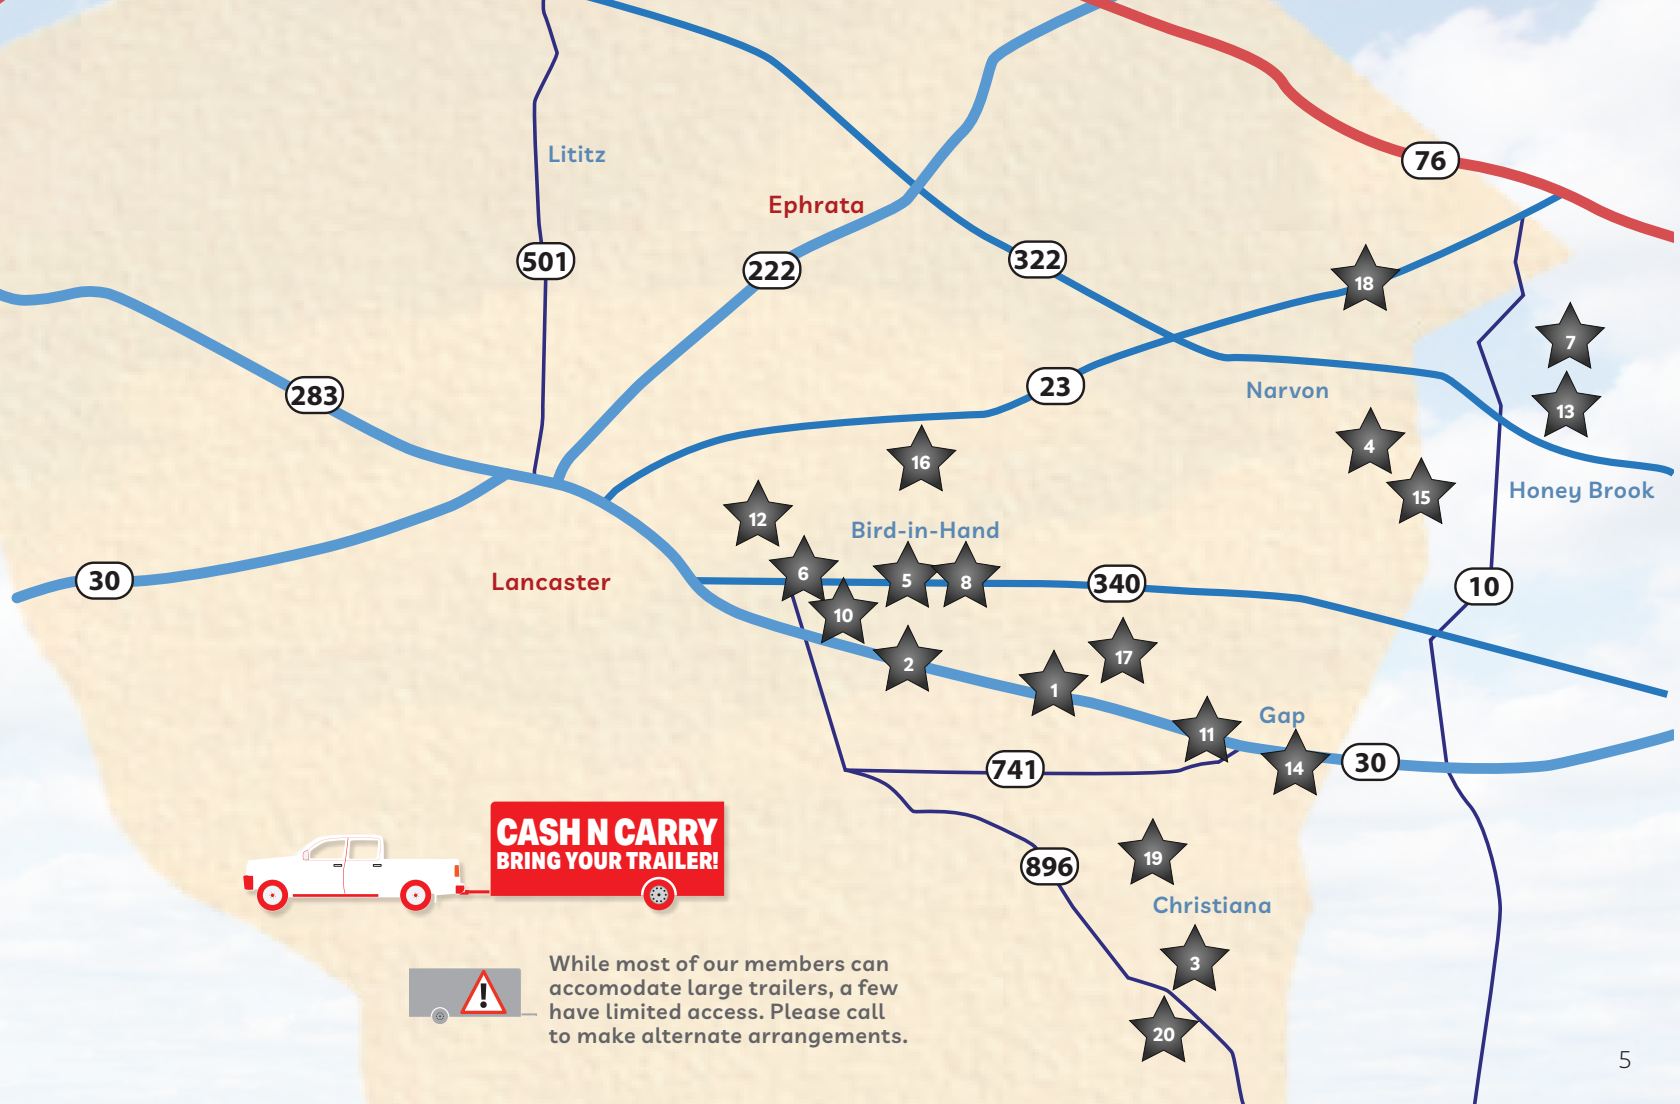

What is this tour?

- For two days in late August, you can visit our shops and **get to know our friends & their products.**
- Enjoy **food & drinks** at each location.
- Look for **special offers** at some shops.
- Collect up to **\$200 in gas gift cards.***
A \$10 card is available at each location you visit (see each member's page in this booklet for purchase requirement.)

76

Elizabethtown

Google Map
for the Tour

CASH N CARRY
BRING YOUR TRAILER!

While most of our members can accomodate large trailers, a few have limited access. Please call to make alternate arrangements.

DOOR PRIZE!