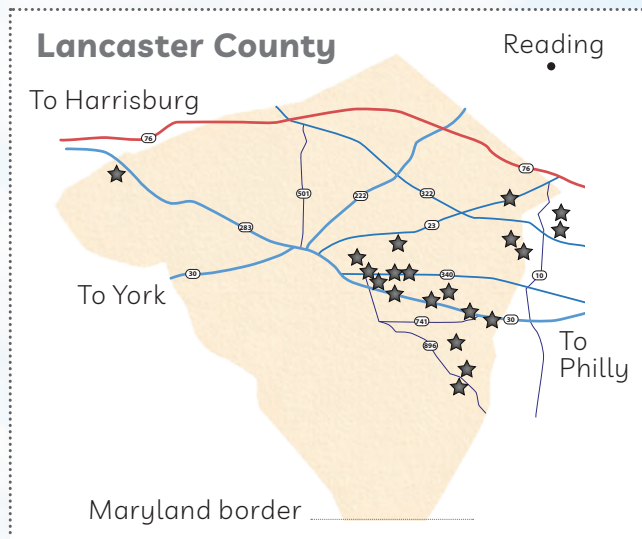

Greetings from Lancaster County!

Come out and meet our fellow craftsmen friends! *This cooperative partnership came together to help our customers find other locally handcrafted items such as wholesale furniture, gifts, framed art, candles, and toys. As friends, we frequently recommend each other because our customer service and business philosophies are similar, and we believe in each other's products. We look forward to meeting you!*

What is this tour?

- For two days in late August, you can visit our shops and **get to know our friends & their products.**
- Enjoy **food & drinks** at each location.
- Look for **special offers** at some shops.
- Collect up to **$200 in gas gift cards.***
  A $10 card is available at each location you visit (see each member's page in this booklet for purchase requirement.)

*Must provide proof of business ownership (business card or tax ID#).