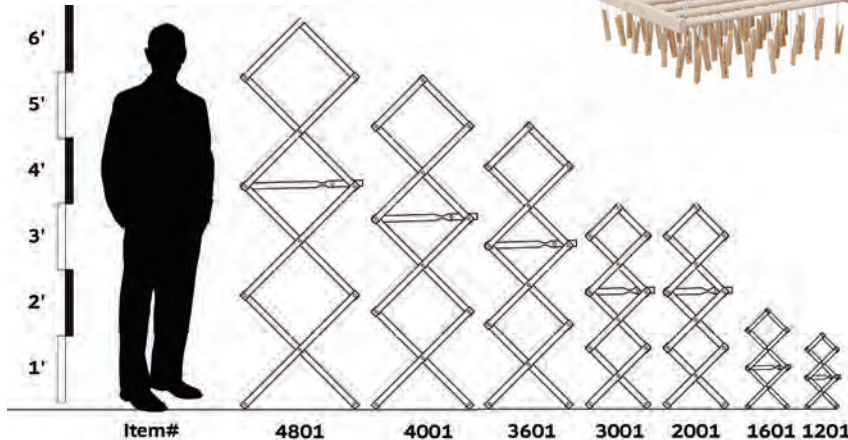

Valid on Tour Days Only.
5% off orders paid during tour dates

8-Arm Wall Rack

Clothespin Hanger
Wooden or poly clothespins available.

Wall Hanging Clothes Racks

16-Arm Floor Rack

DOOR PRIZE!

4' Bookcase

Southern Hills Rustic Furniture • 5516 Strasburg Rd, Gap, PA 17527 • Phone: 717.925.9526
SouthernHills.Furniture@yahoo.com • <https://reallancastercounty.com/southern-hills-rustic-furniture/>